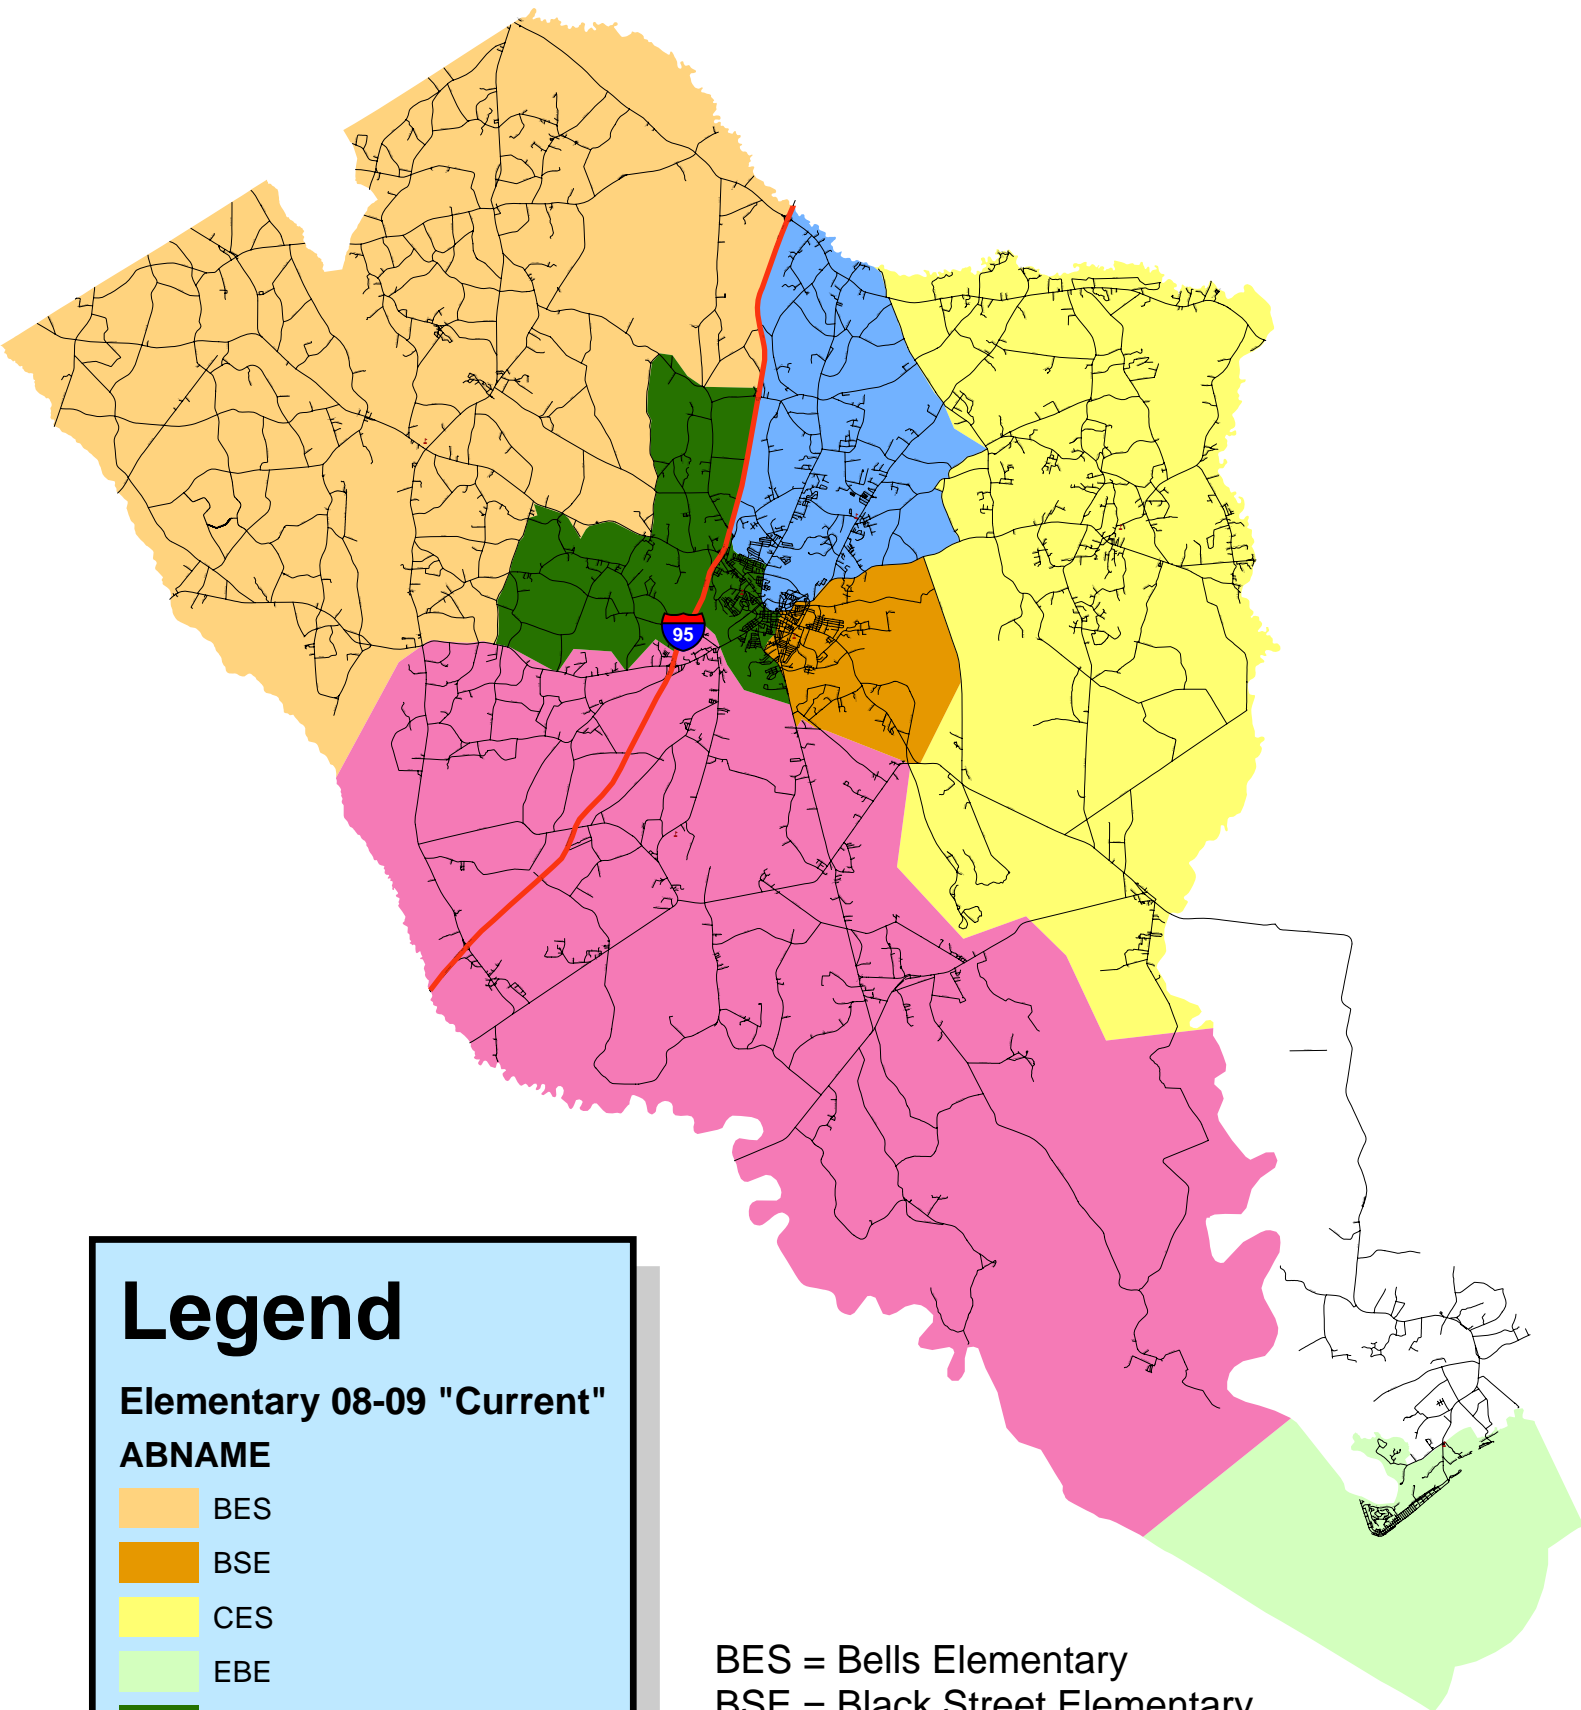

# 2008-09 Current Elementary School Attendance Zones

## Legend

Elementary 08-09 "Current"

**ABNAME**

	BES
	BSE
	CES
	EBE
	FHE
	HES
	NSE

BES = Bells Elementary  
BSE = Black Street Elementary  
CES = Cottageville Elementary  
EBE = Edisto Beach Elementary  
FHE = Forrest Hills Elementary  
HES = Hendersonville Elementary  
NSE = Northside Elementary