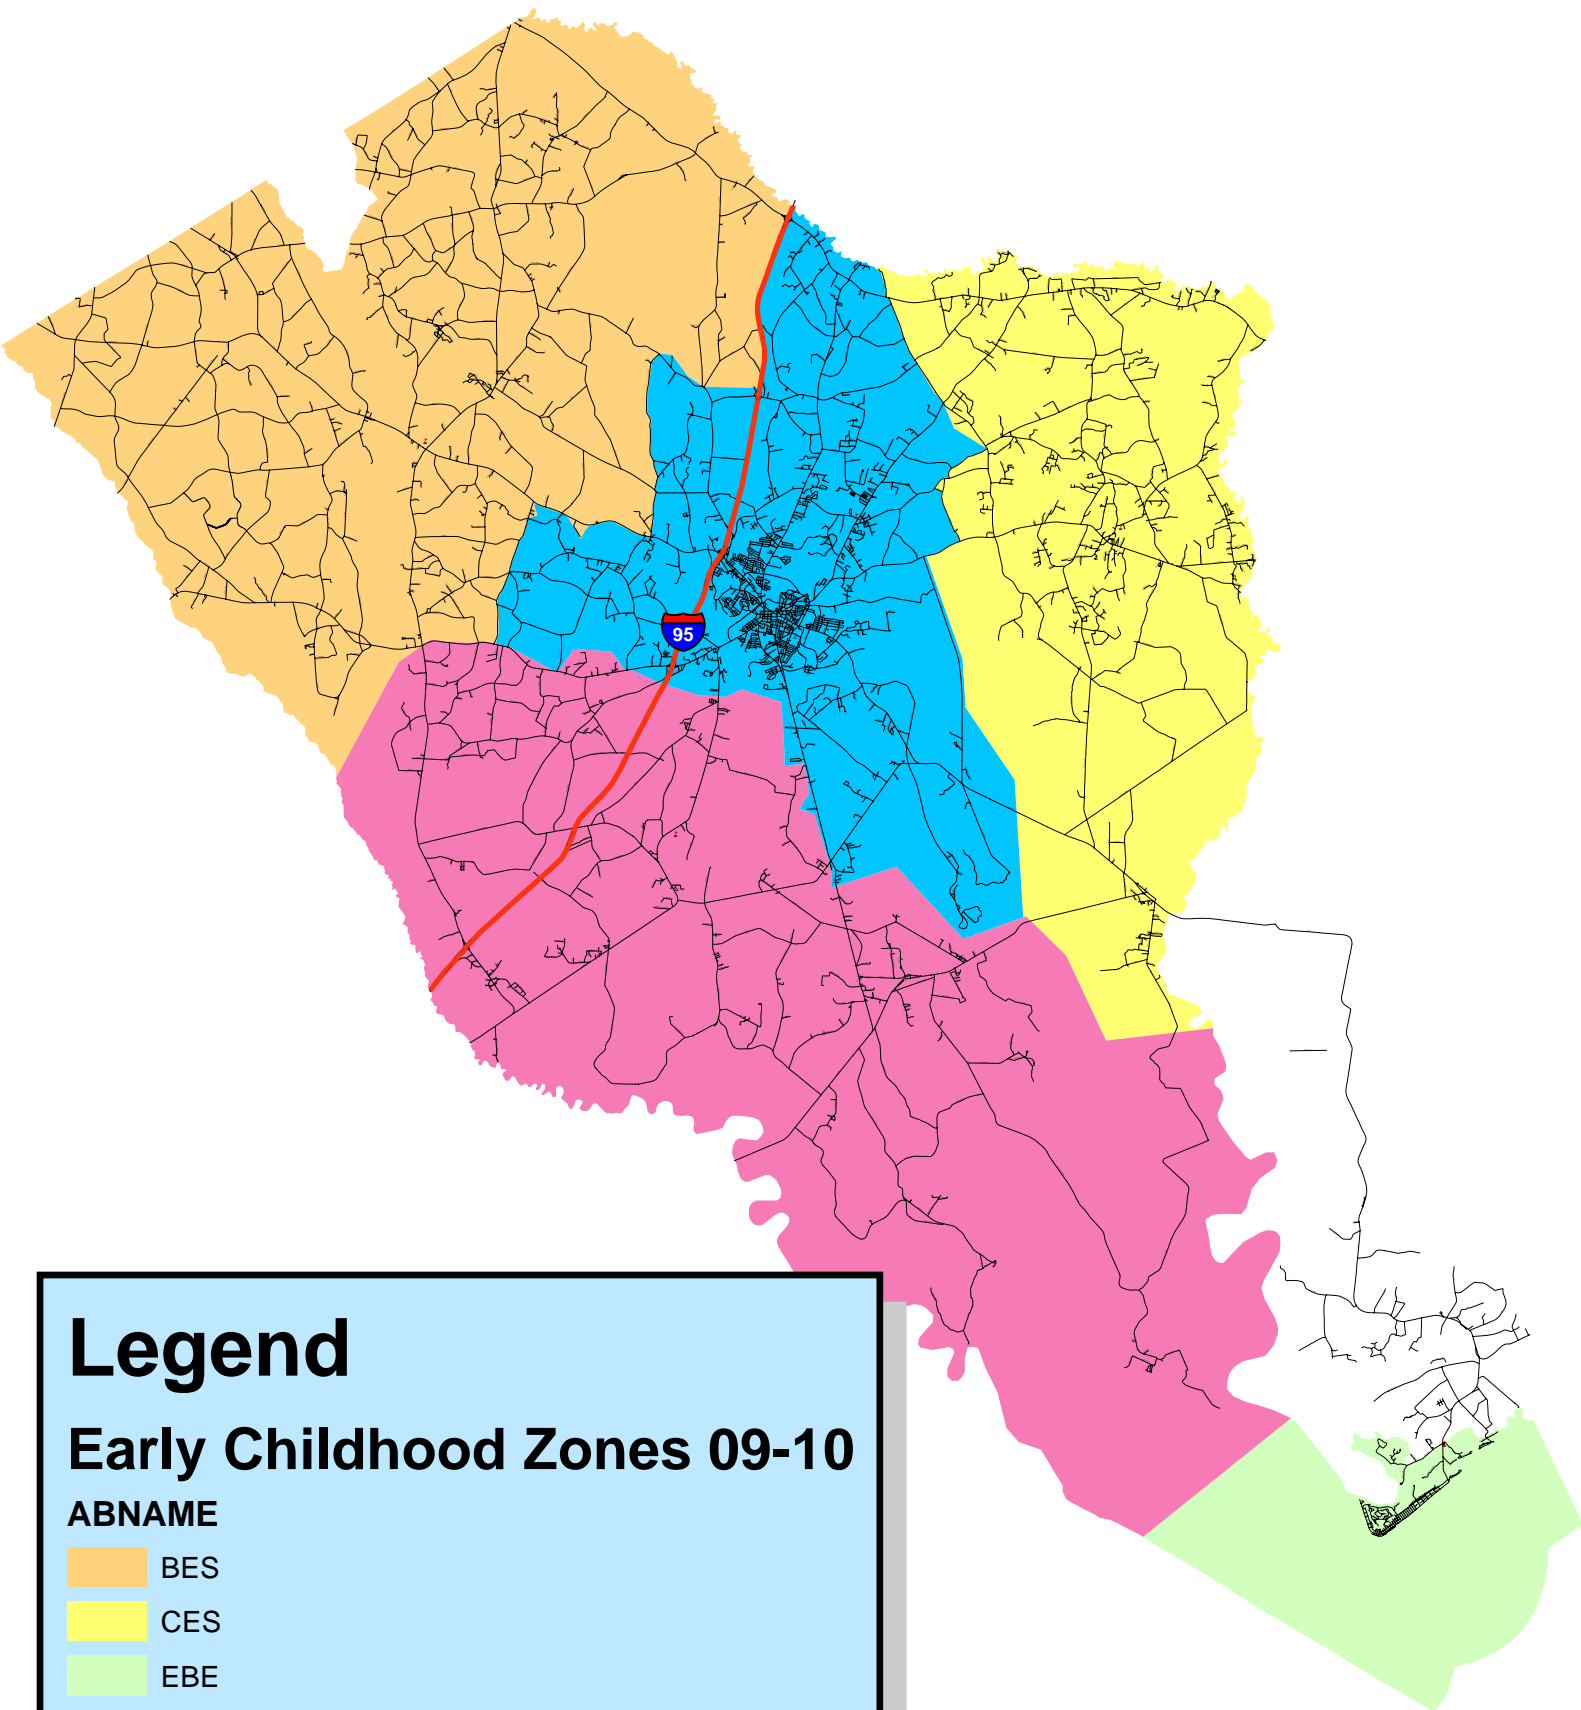

2009-10 Early Childhood Center Attendance Zones

Legend

Early Childhood Zones 09-10

ABNAME

	BES
	CES
	EBE
	ECC
	HES

BES = Bells Elementary
CES = Cottageville Elementary
EBE = Edisto Beach Elementary
HES = Hendersonville Elementary
ECC = Early Childhood Center

The Early Childhood Center will be
the old Black Street Elementary School